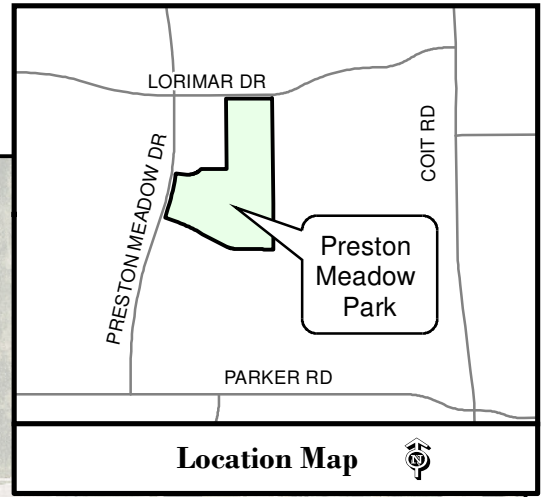

Preston Meadow Park

4243 Lorimar Drive
Plano, TX 75093

Field use by schedule or reservation only.
Thank you for not parking on streets and respecting neighborhood integrity.