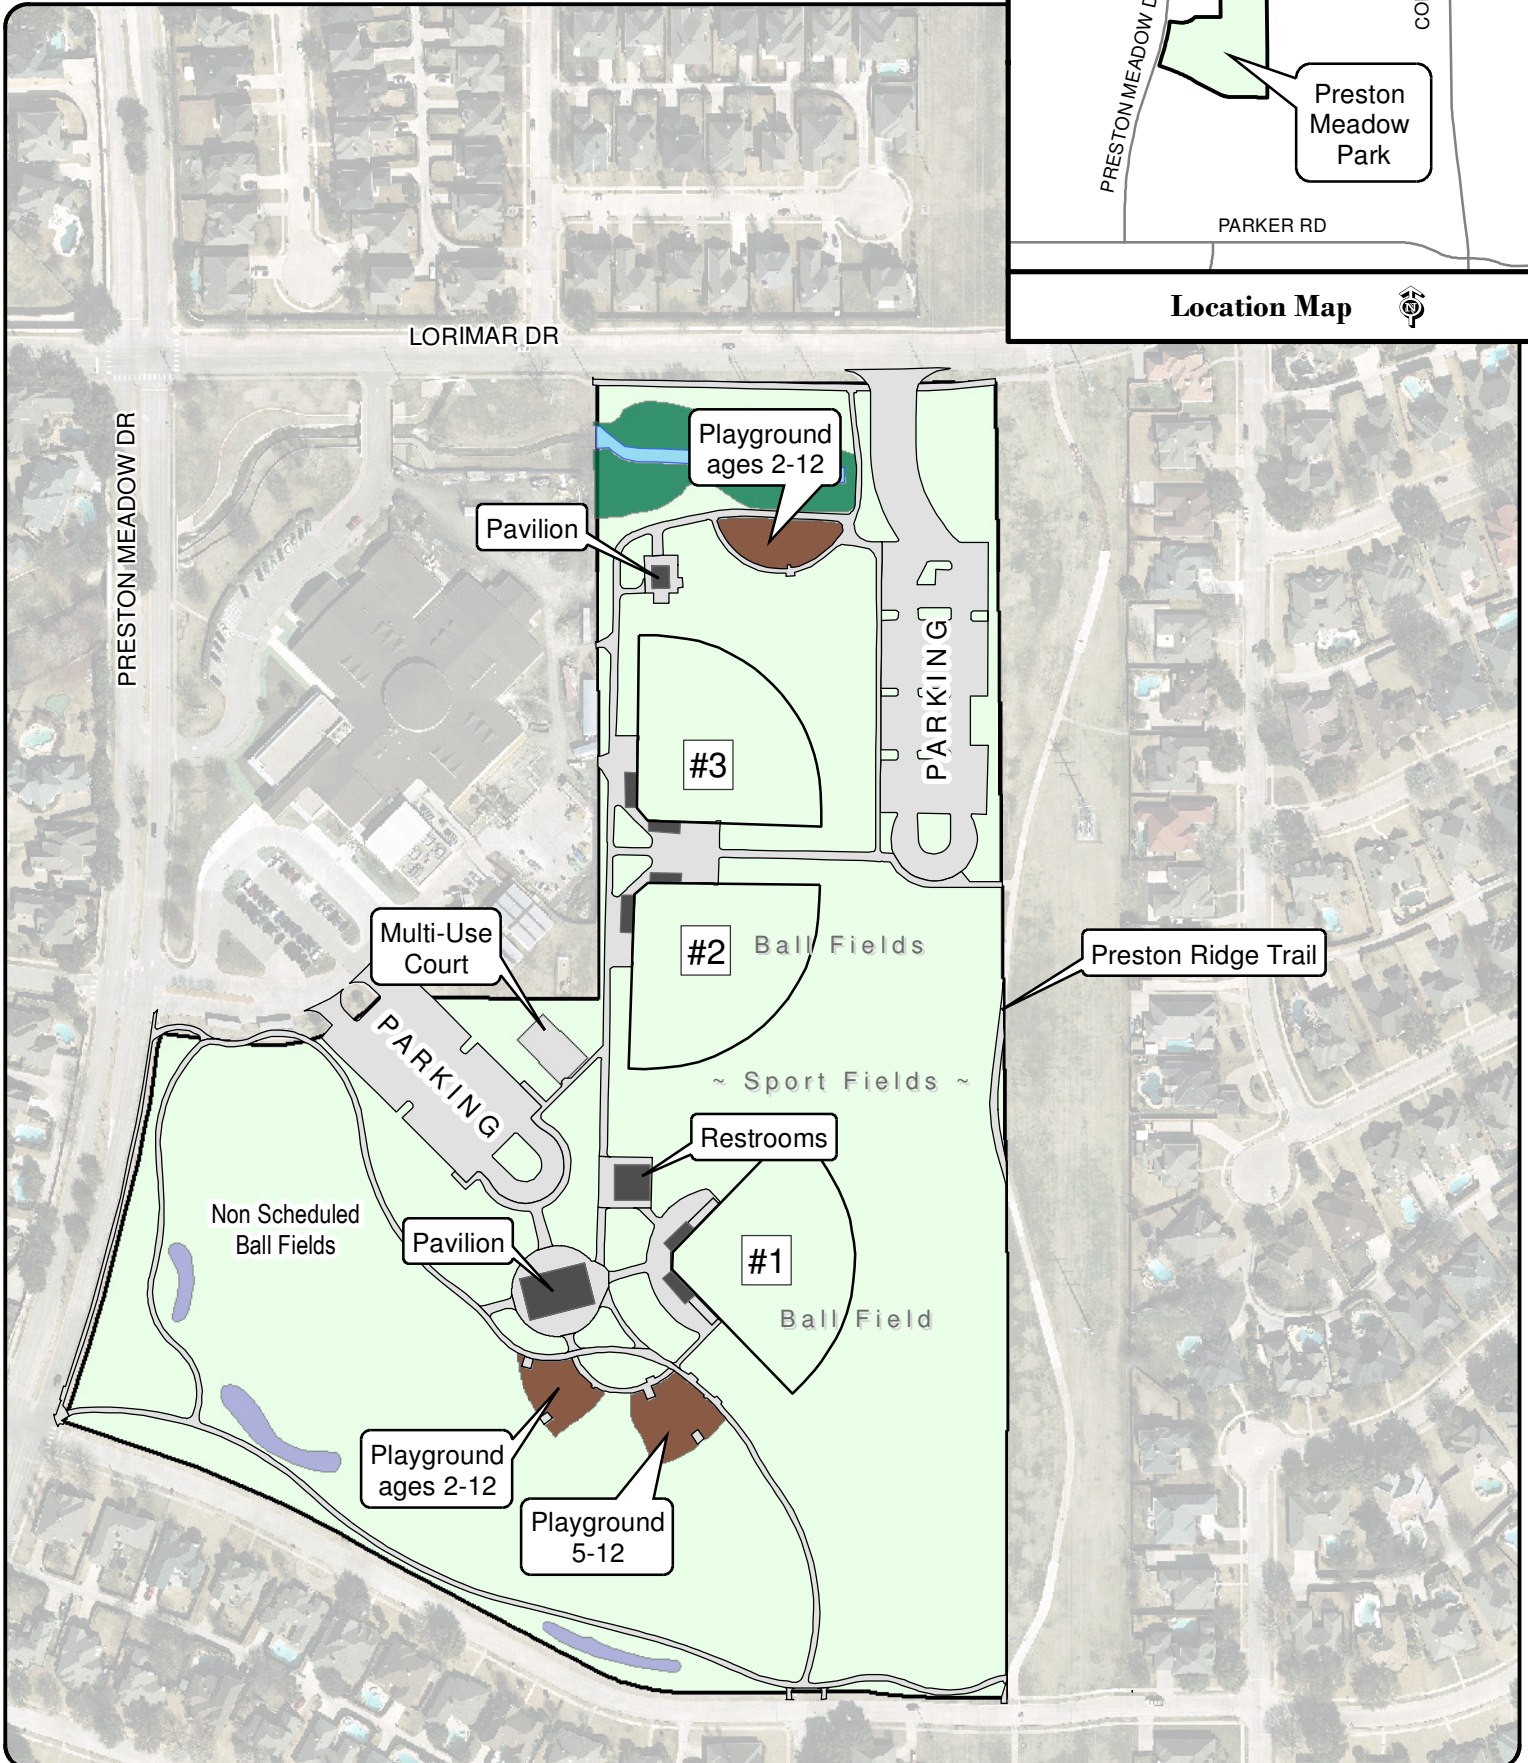

Preston Meadow Park

4243 Lorimar Drive
Plano, TX 75093

Field use by schedule or reservation only.
Thank you for not parking on streets and respecting neighborhood integrity.