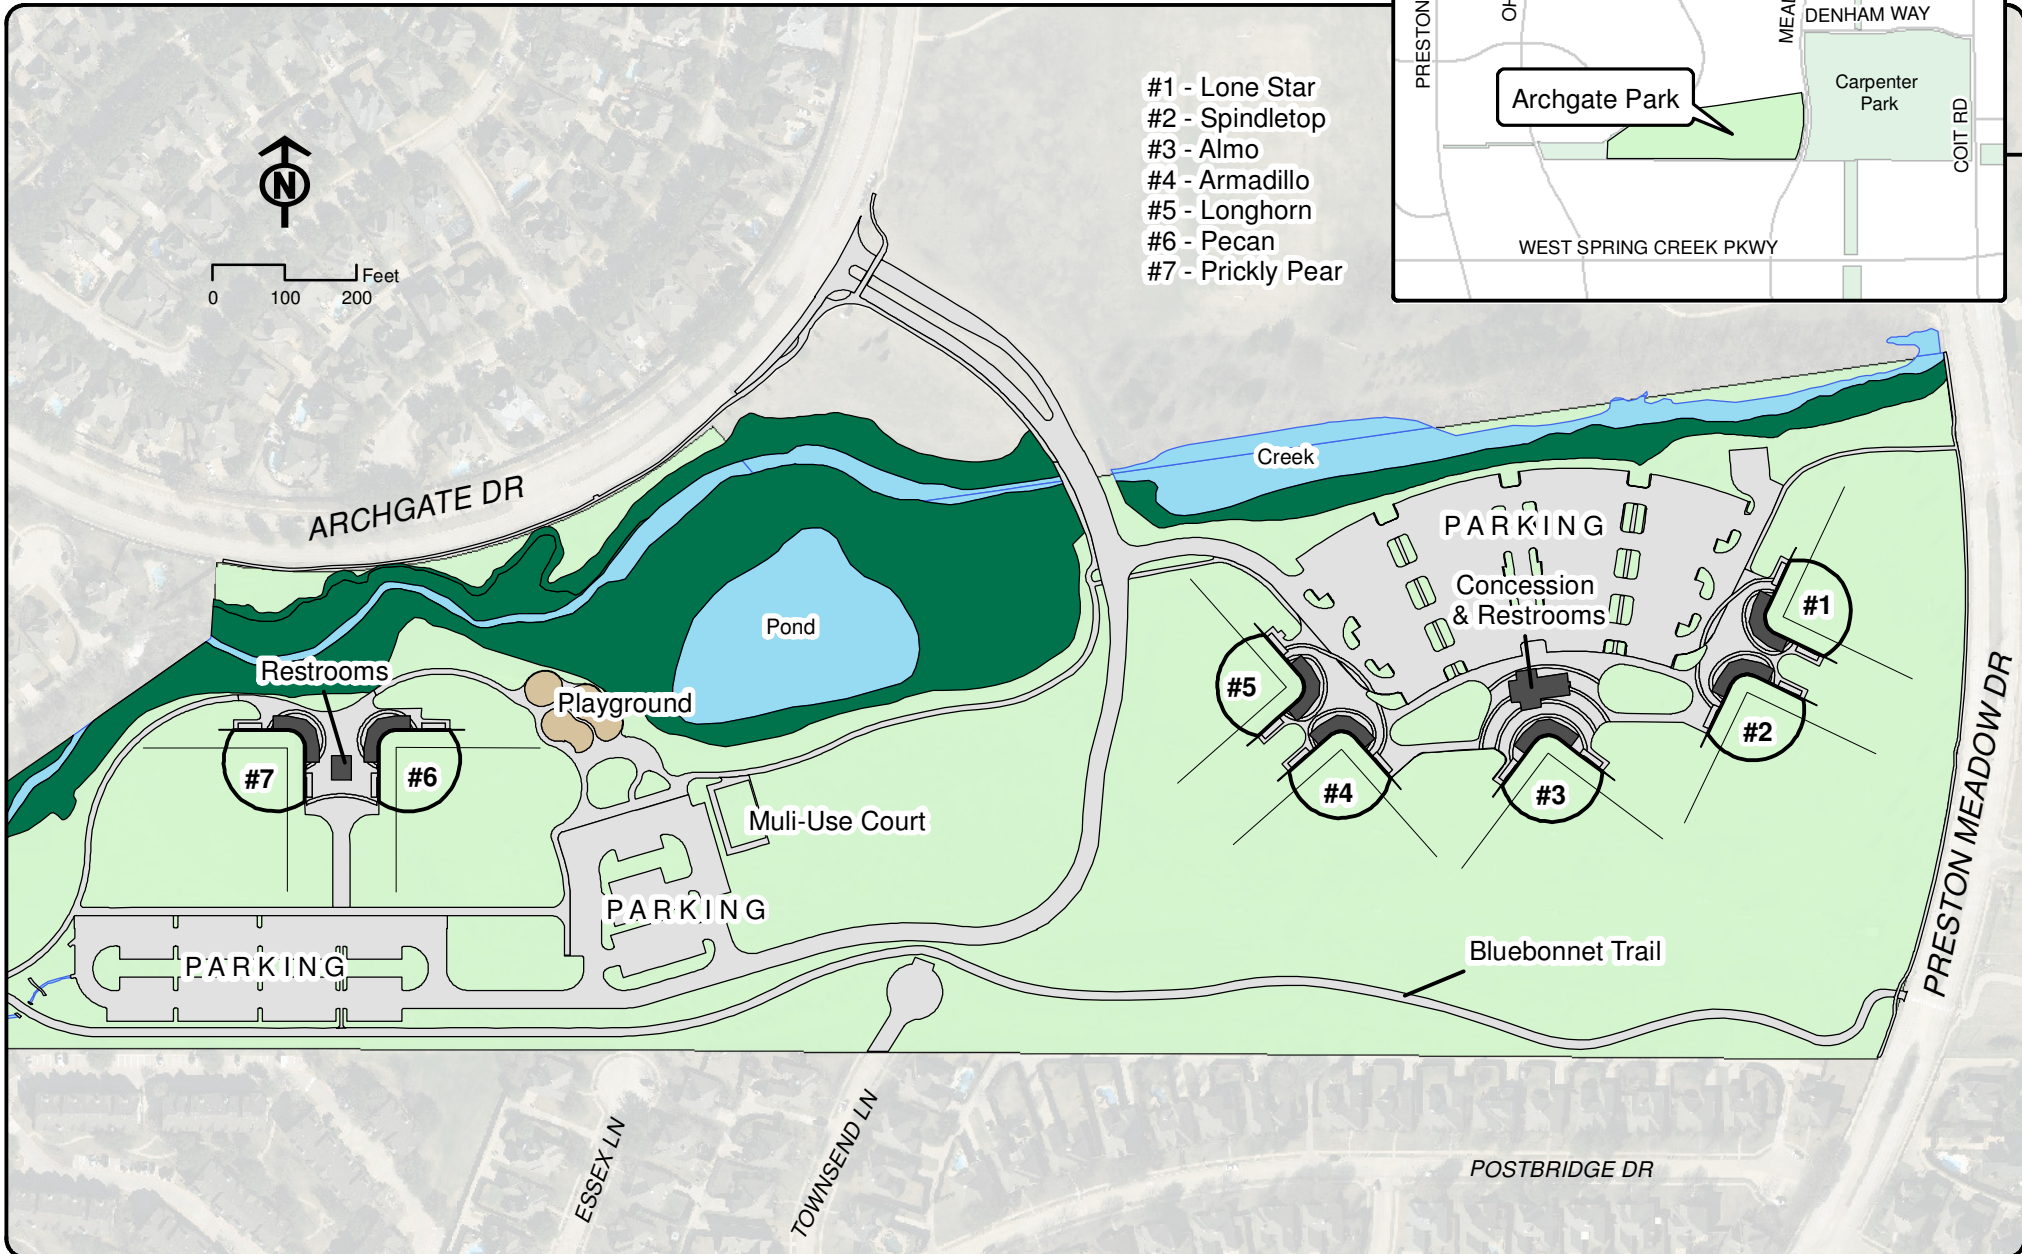

Archgate Park

6600 Archgate Drive

- #1 - Lone Star
- #2 - Spindletop
- #3 - Almo
- #4 - Armadillo
- #5 - Longhorn
- #6 - Pecan
- #7 - Prickly Pear

T:\naB\16\2016\C\1_2016\Maps\website maps\ArchgatePark2016.mxd

Field use by schedule or reservation only.
Thank you for not parking on streets and respecting neighborhood integrity.