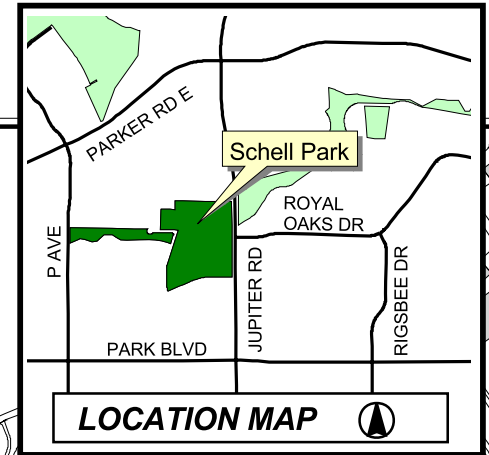

Plano - Summer Sports 2007

Schell Park

2100 Laurel Ln

C:\2007 Athletics\Summer_07\Schell_Park.apr Tina B. 4-12-07

Note: This map is for abstract purposes only. Map is void after July 31, 2007

* Field use by schedule or reservation only.

200 0 200 Feet