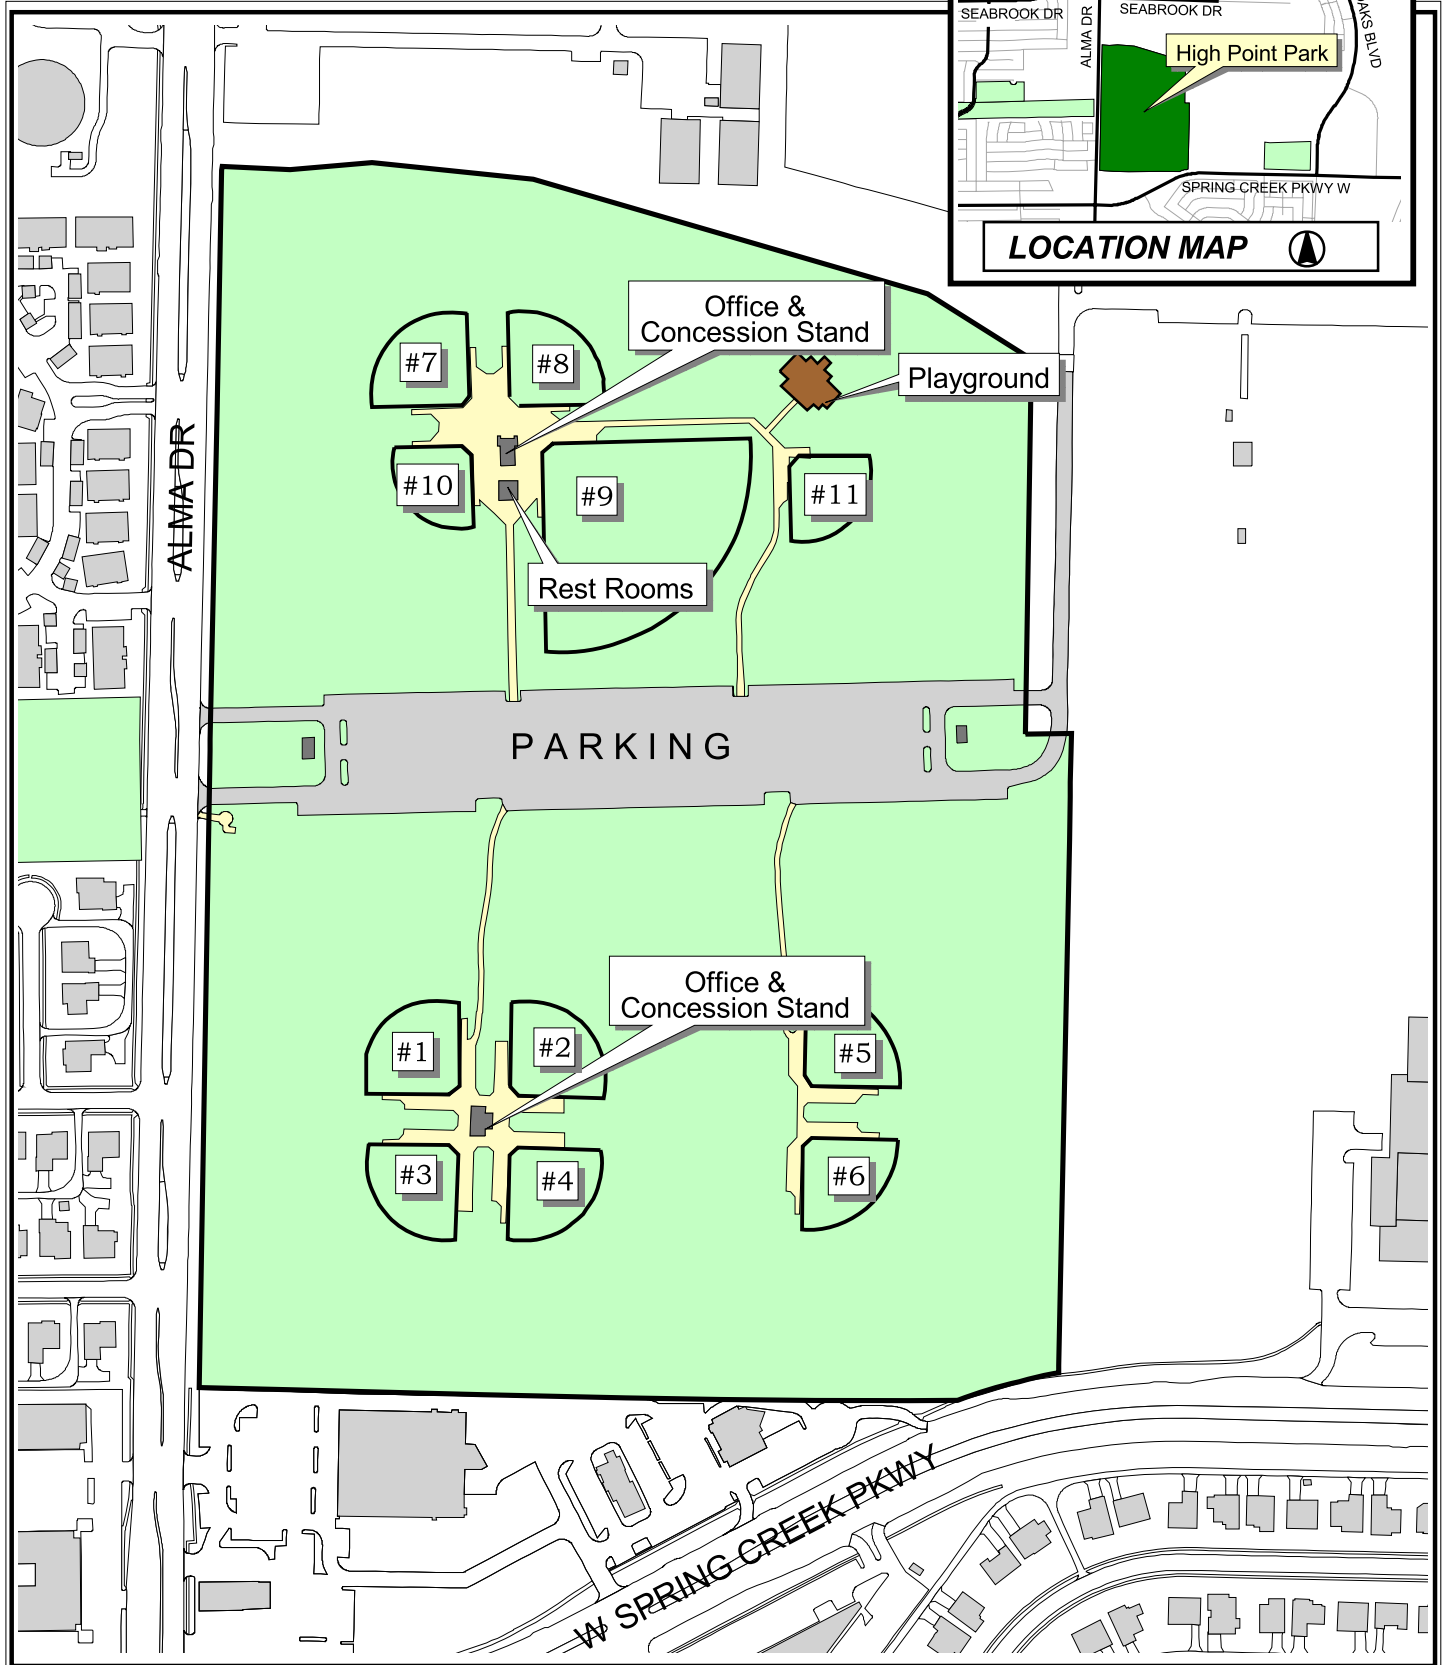

Plano - Summer Sports 2007

High Point Park

6500 Alma Dr

C:\2007 Athletics\Summer_07\High_Point.apr Tina B. 4-12-07

Note: This map is for abstract purposes only.
Map is void after July 31, 2007

300 0 300 Feet

*Field use by schedule or reservation only.