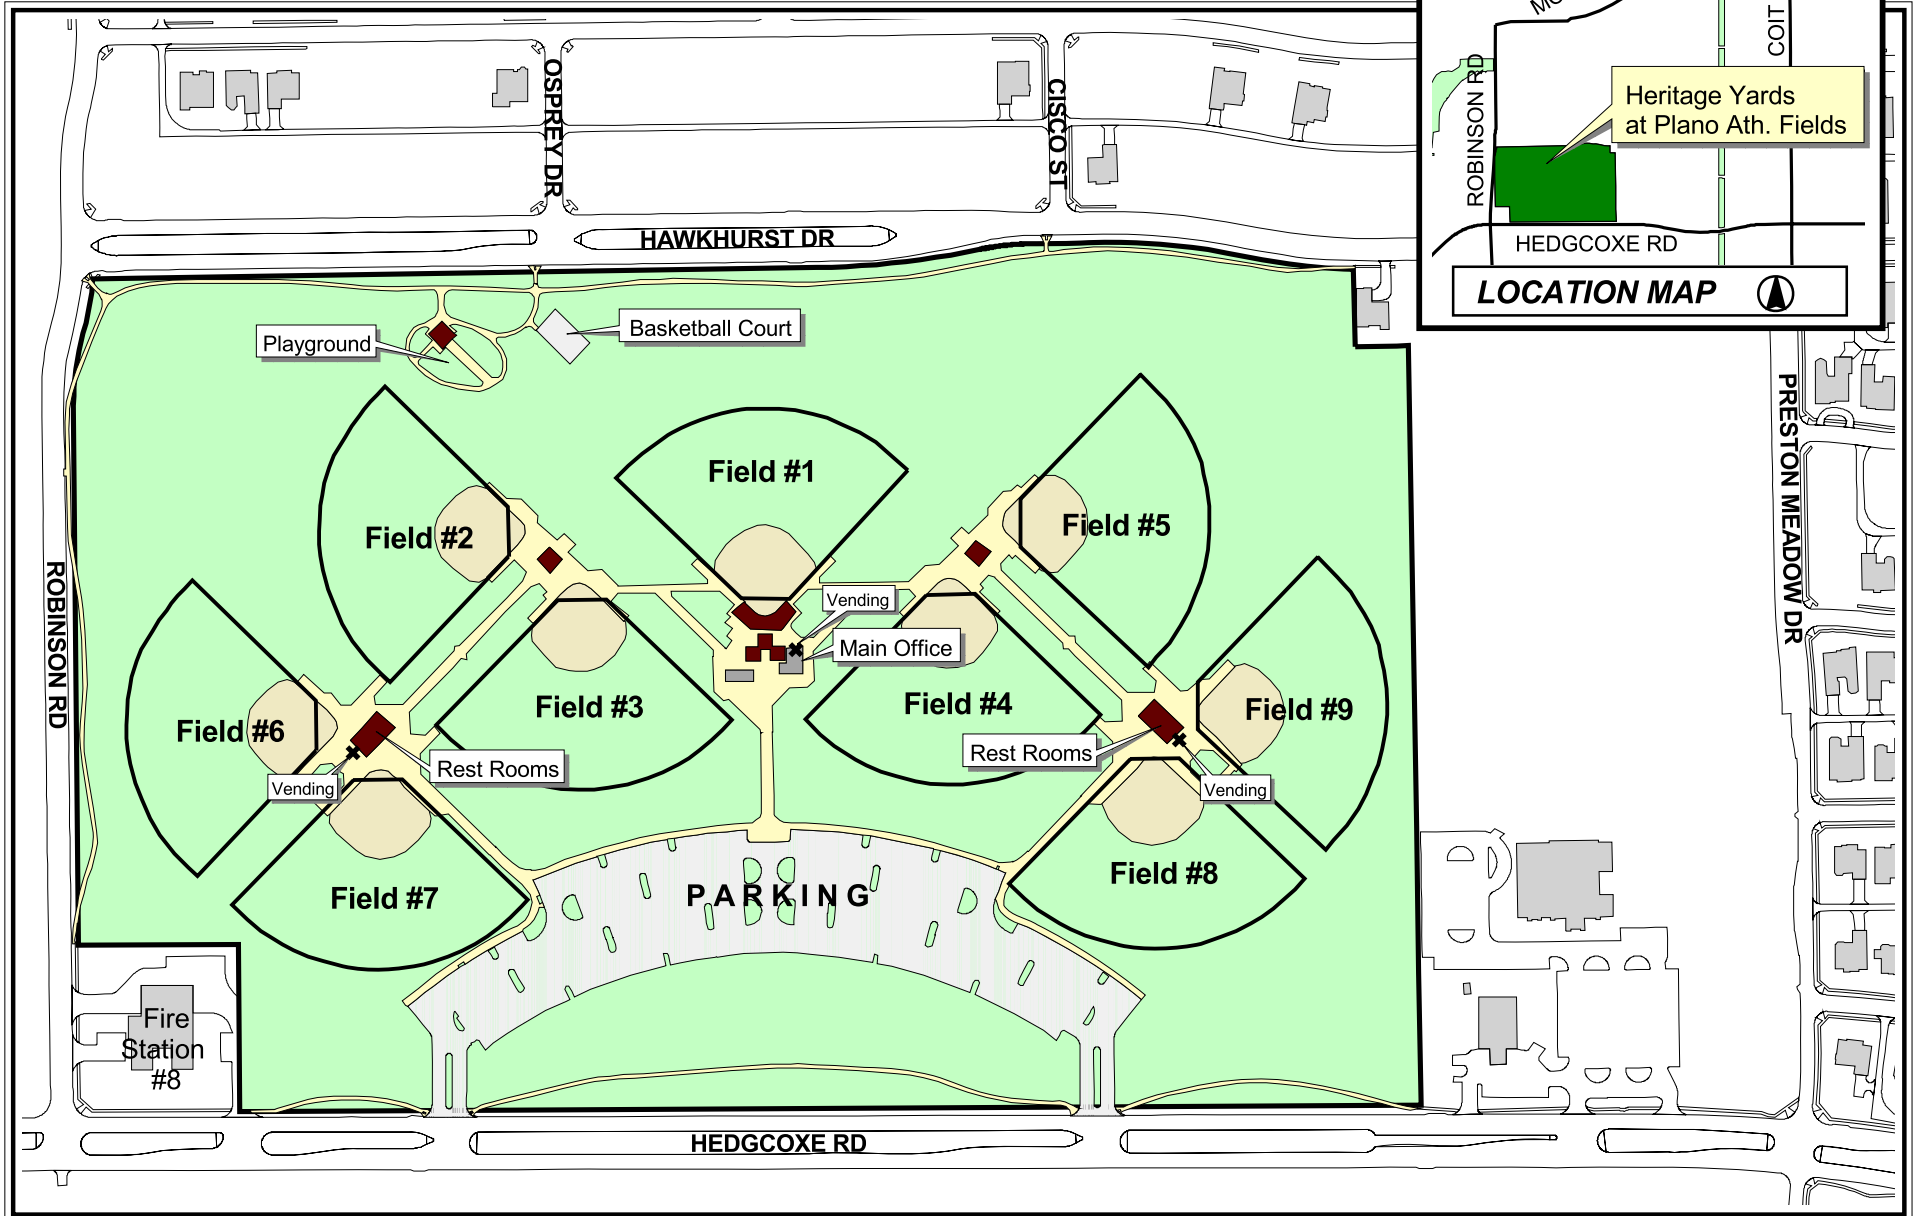

Heritage Yards at Plano

4525 Hedgcoxe Road

*Field use by #6 and #8 by schedule or reservation only.