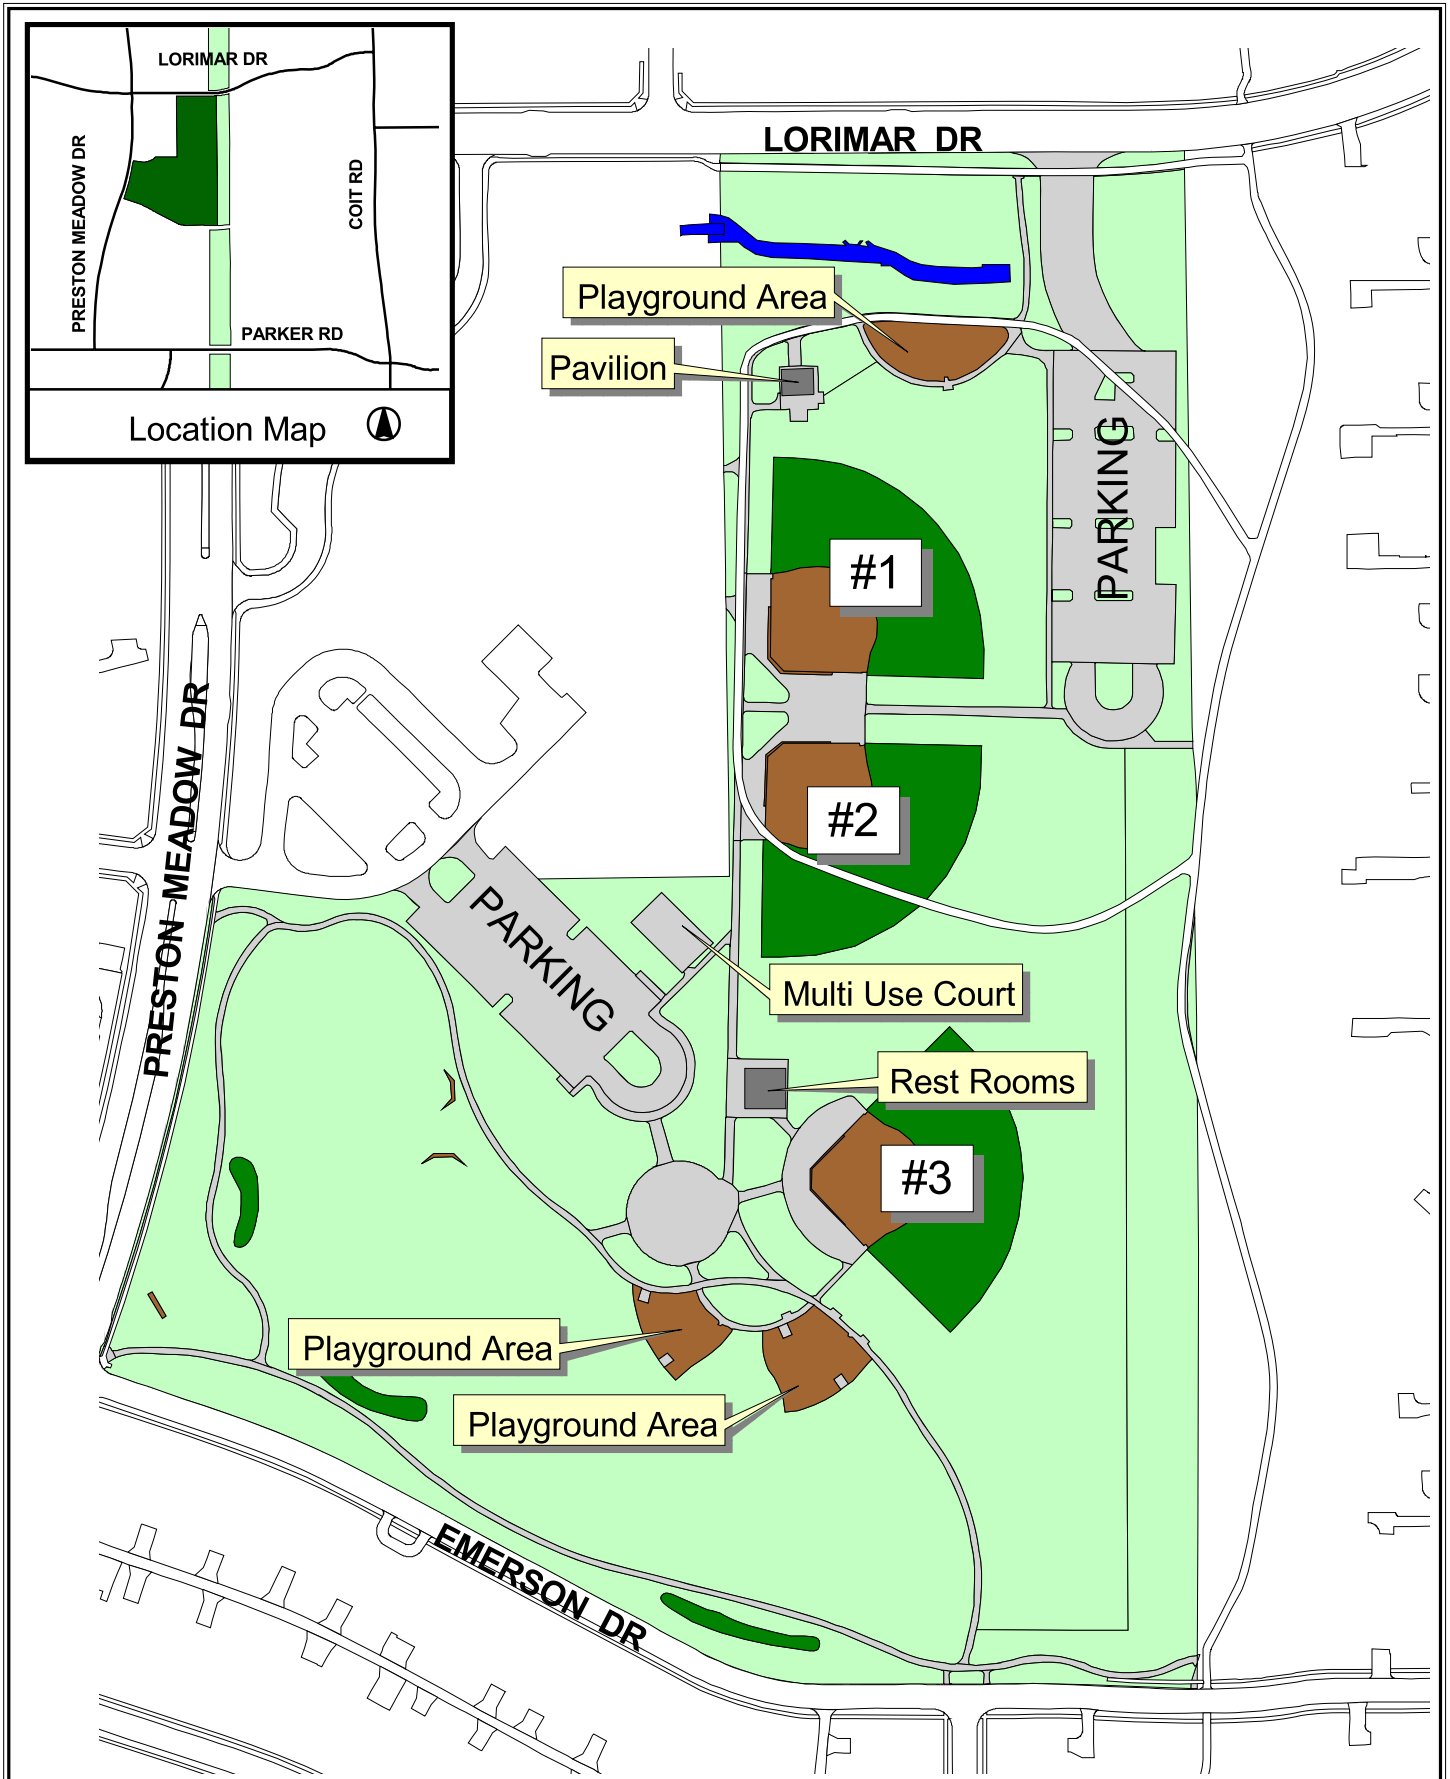

Plano - Summer Sports 2007 Preston Meadow Park

4243 Lorimar Dr.

C:\2007 Athletics\Summer_07\Preston Meadow.apr itb 4-12-07

Note: This map is for abstract purposes only.
Map is void after July. 31, 2007

*Field use by schedule or reservation only.