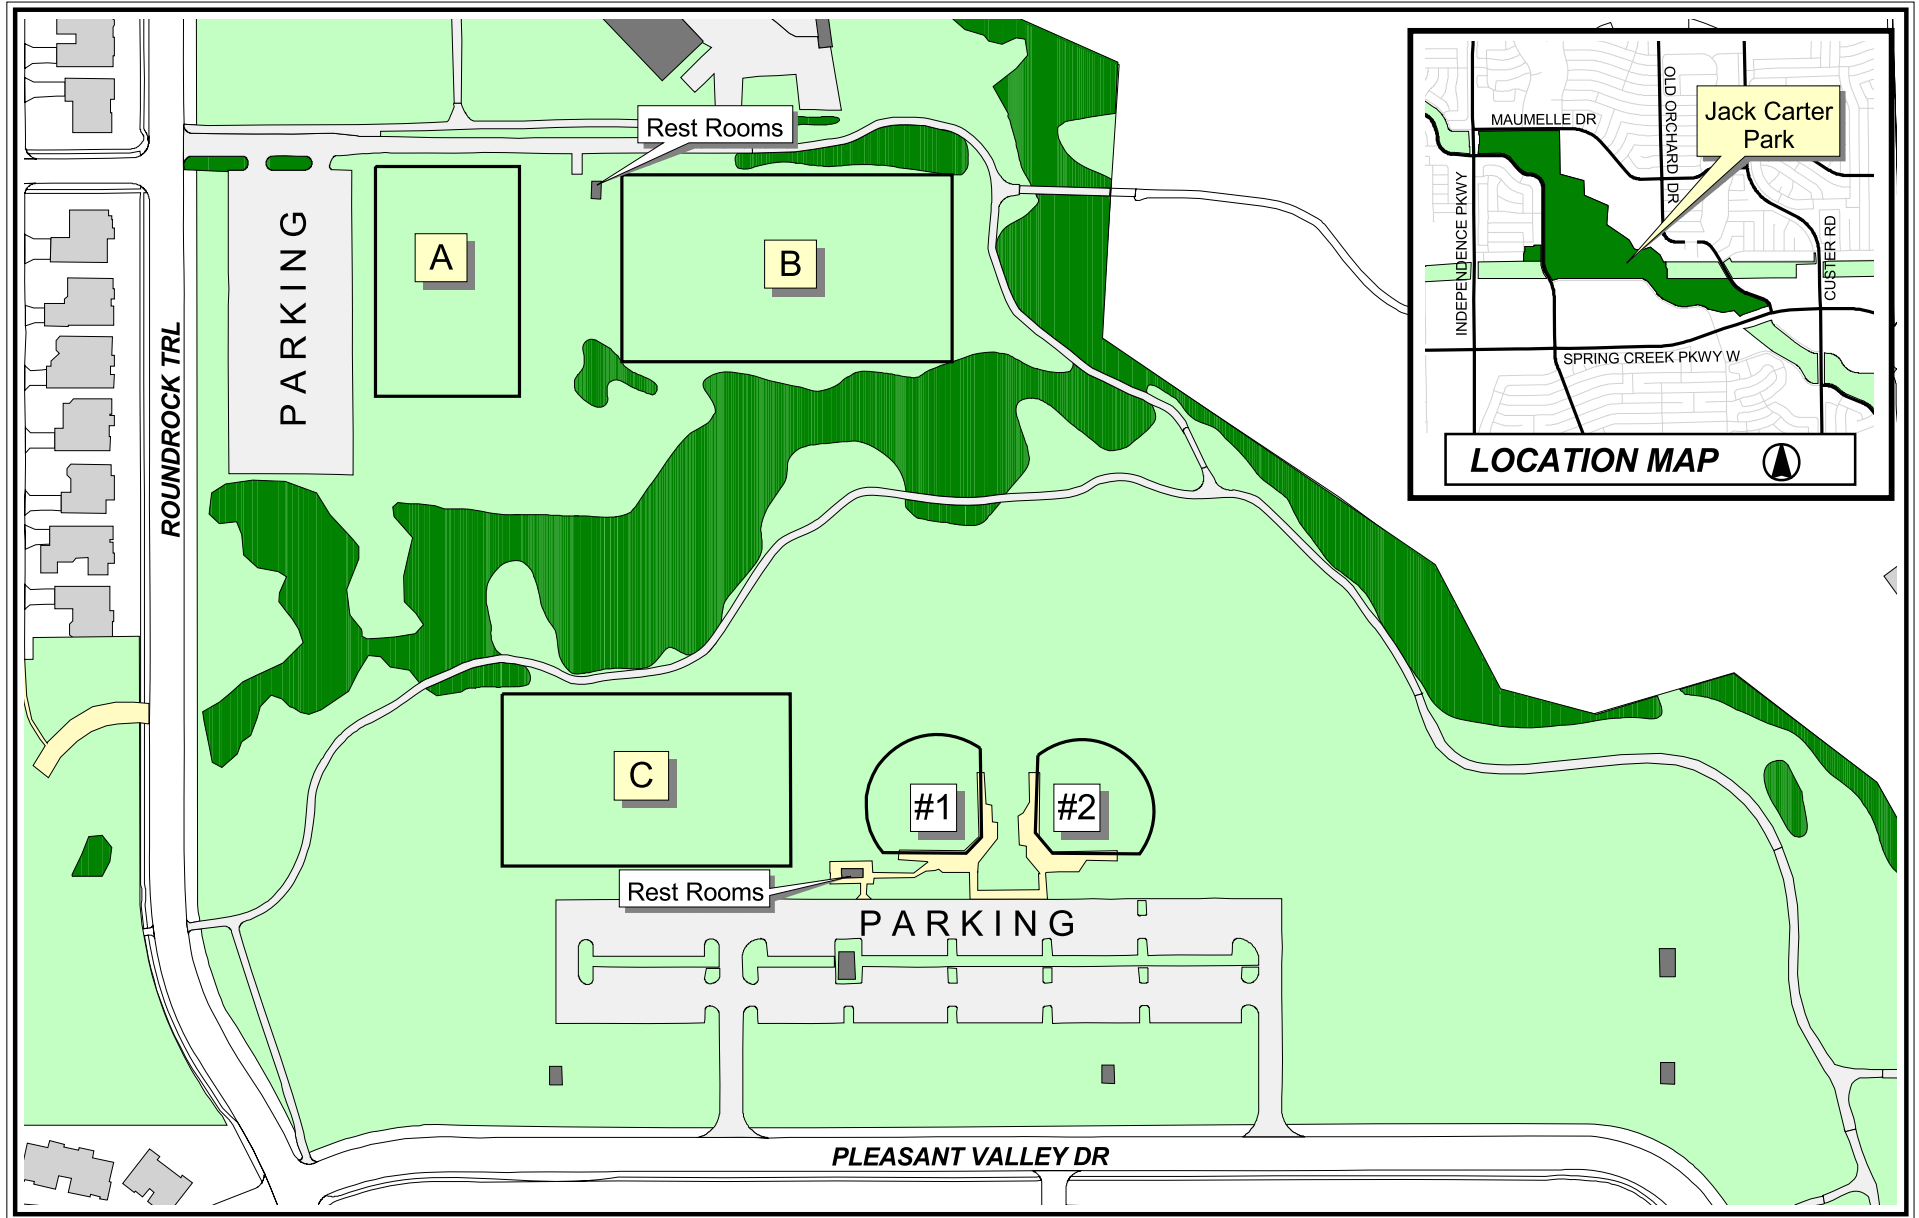

Plano - Summer Sports 2007 Jack Carter Park

2800 Maumelle Dr

C:\2007 Athletics\Summer_07\Jack_Carter.apr Tina B. 4-12-07

Note: This map is for abstract purposes only. Map is void after July 31, 2007

*Field use by schedule or reservation only.