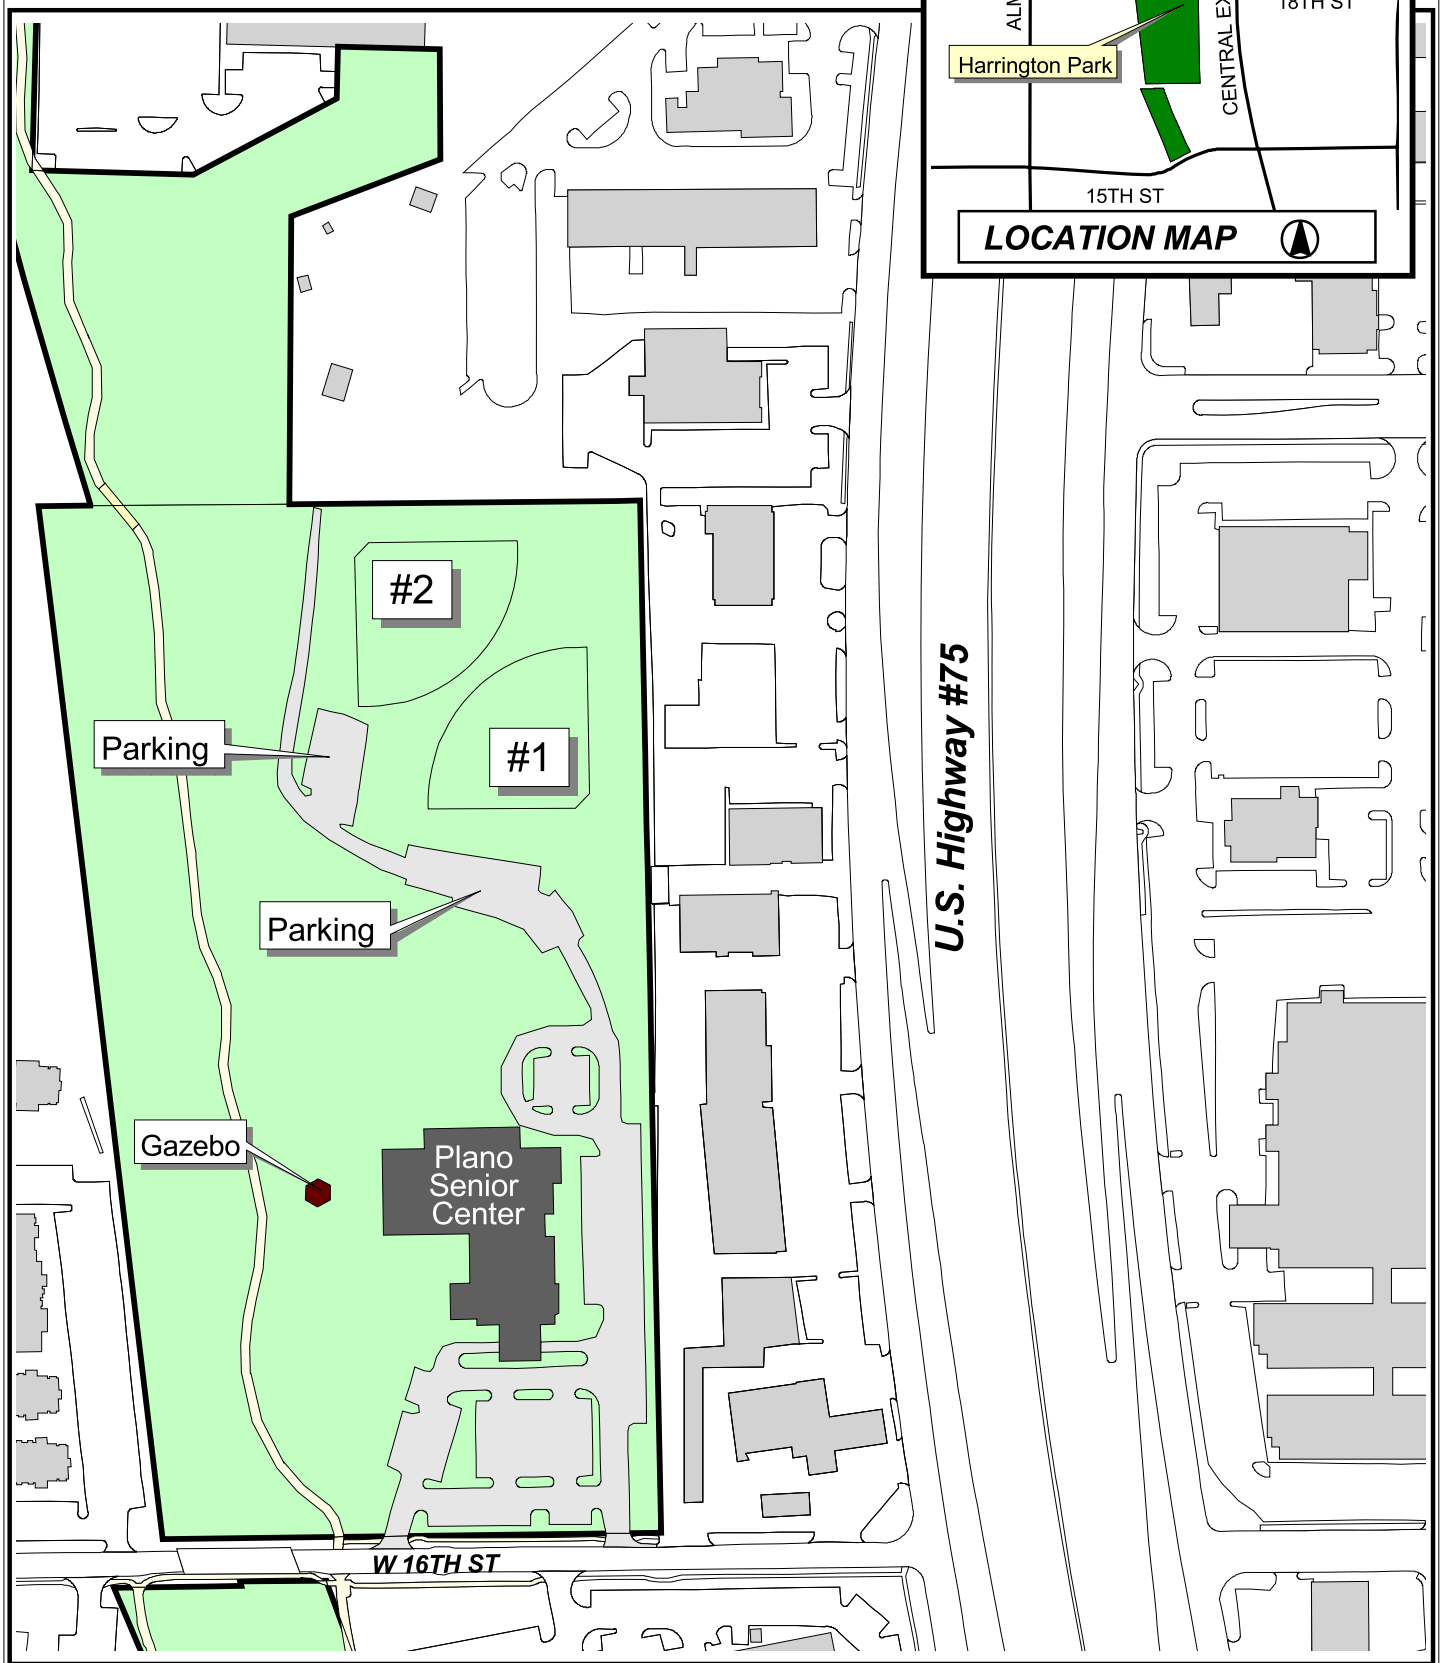

Plano - Summer Sports 2007

Harrington Park

401 West 16th St

C:\2007 Athletics\Summer_07\Harrington_Park.apr Tina B. 4-12-07

Note: This map is for abstract purposes only.
Map is void after July 31, 2007

200 0 200 Feet

*Field use by schedule or reservation only.