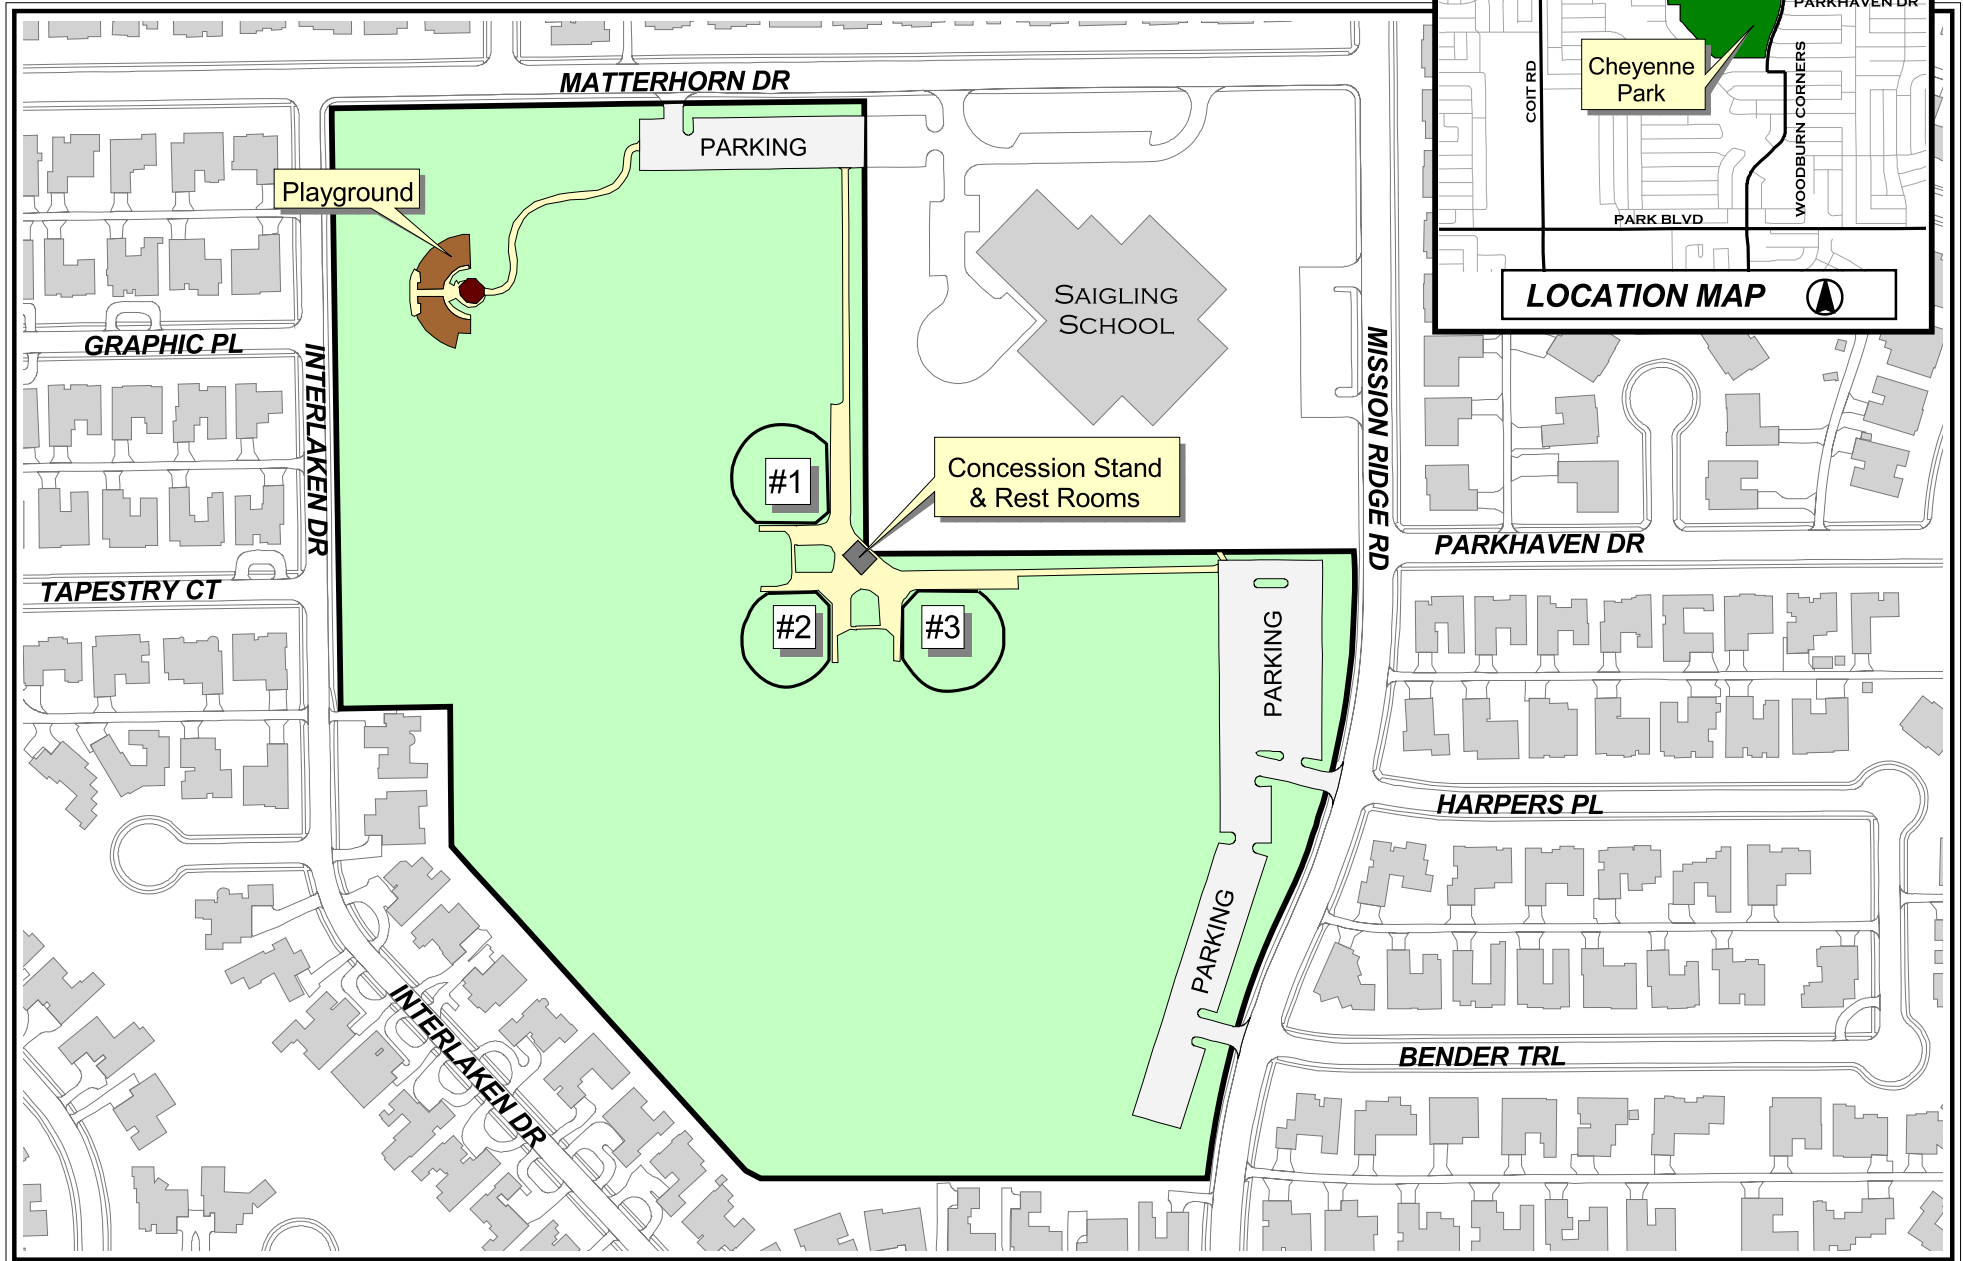

## Cheyenne Park

2501 Mission Ridge Rd

C:\2007 Athletics\Summer\_07\Cheyenne\_Park.apr Tina B. 4-12-07

Note: This map is for abstract purposes only. Map is void after July 31, 2007

**\*Field use by schedule or reservation only.**