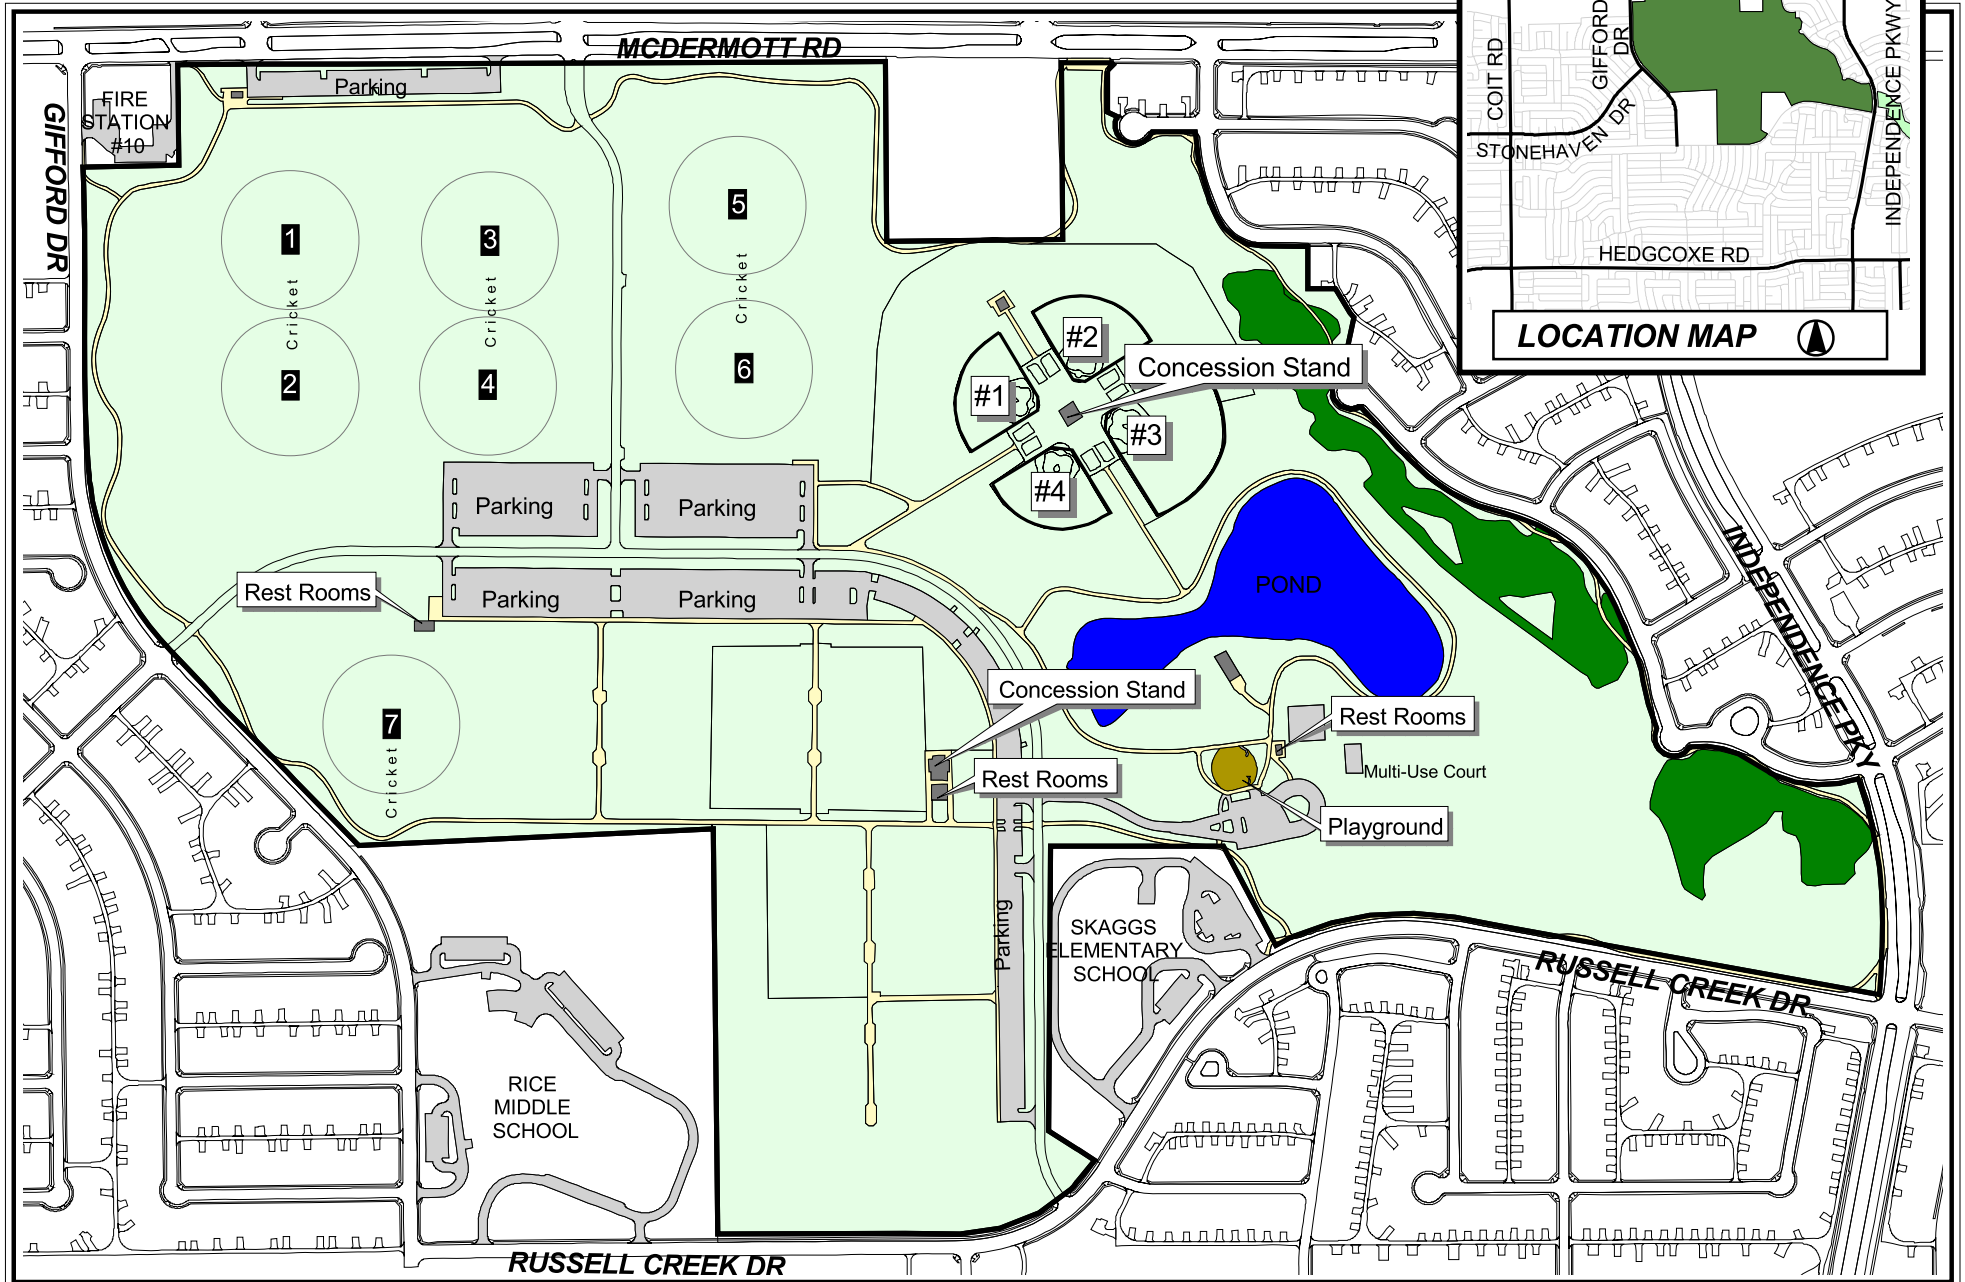

Plano - Summer Sports 2007 Russell Creek Park

3500 McDermott Road

C:\2007 Athletics\Summer_07\Russell_Creek_07.apr Tina B. 4-12-07

*Note: This map is for abstract purposes only. Map is void after July 31, 2007

* Field use by schedule or reservation only.

500 0 500 Feet