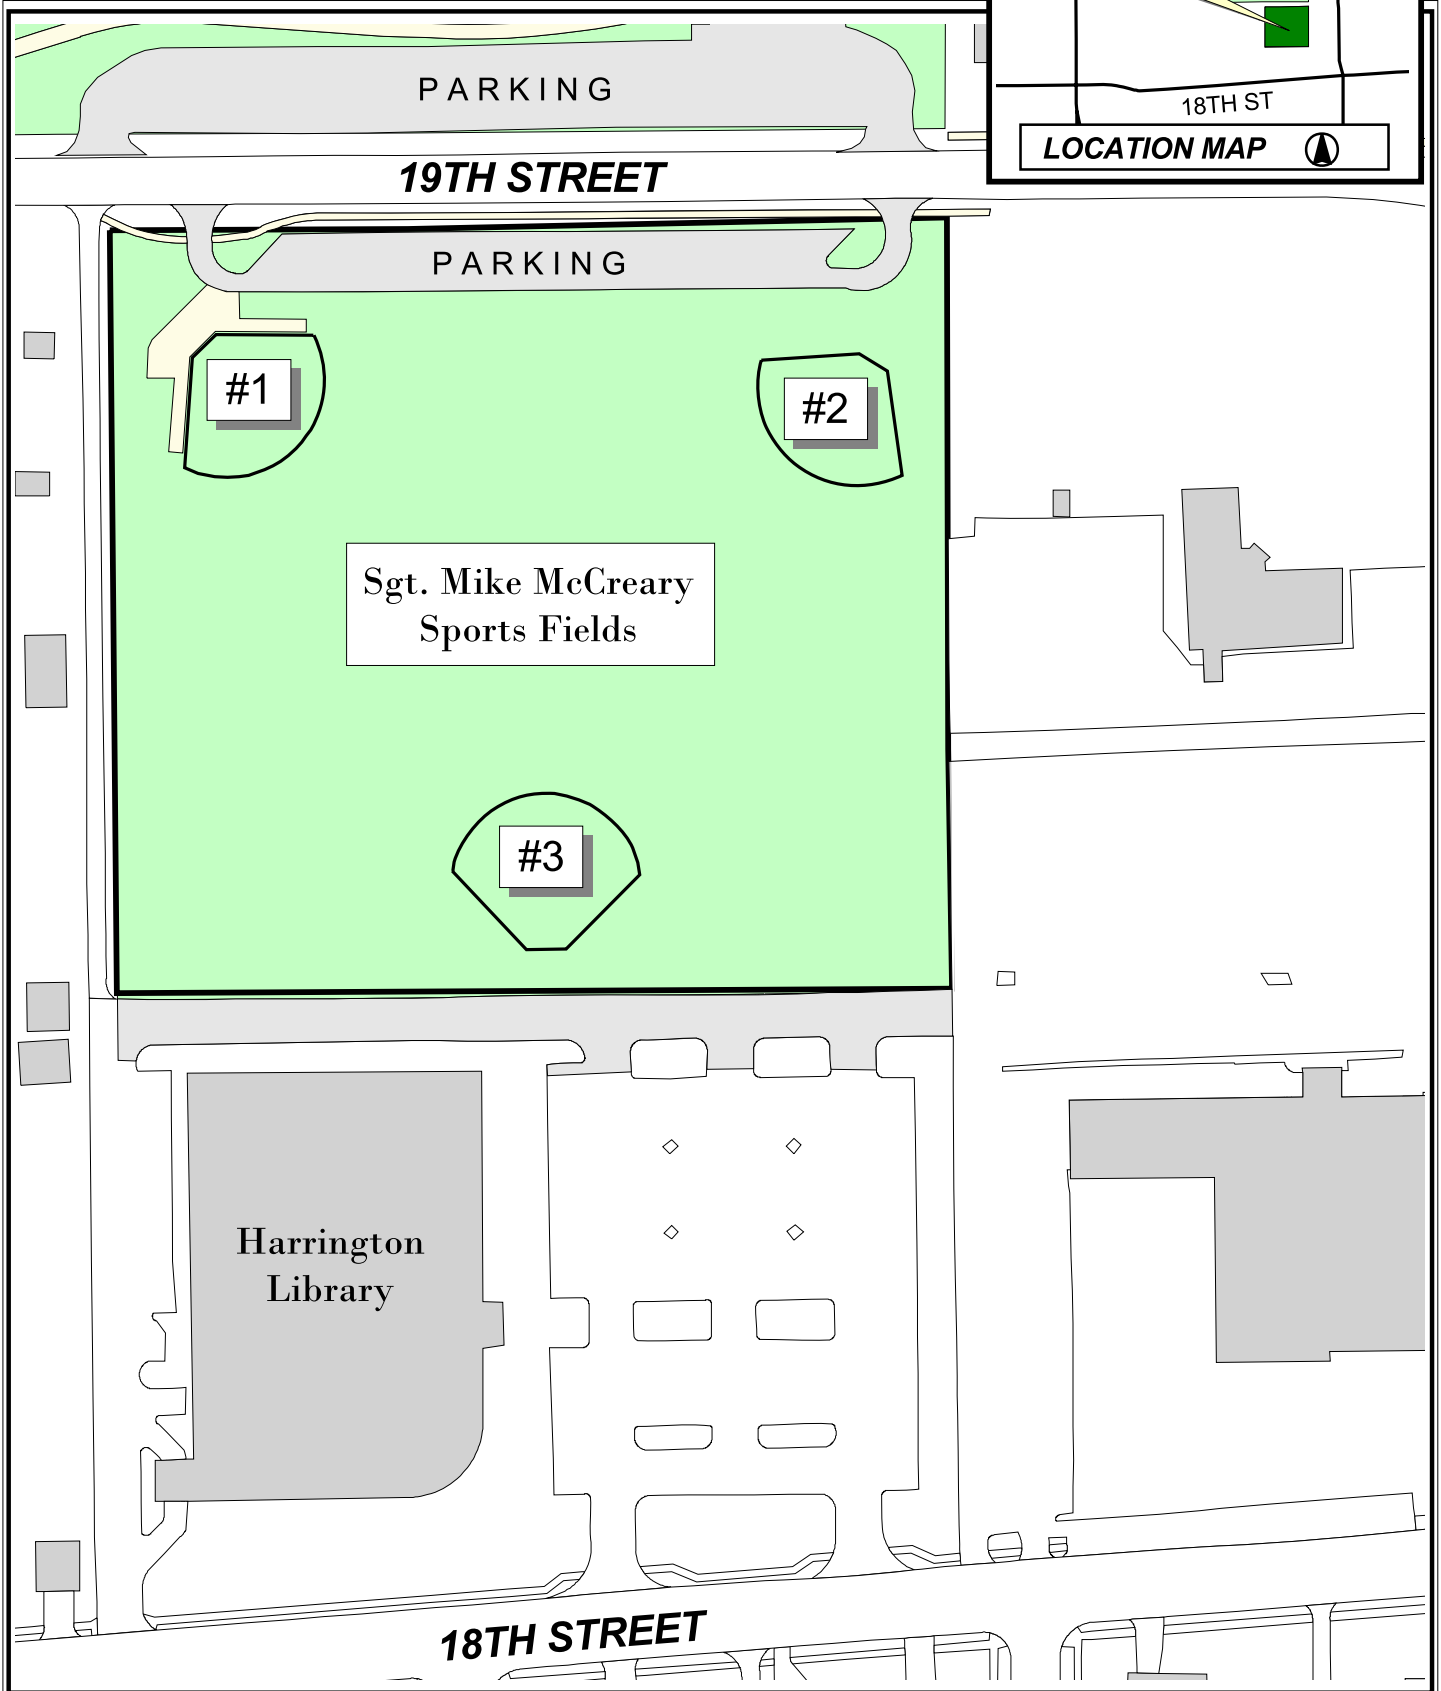

Plano - Summer Sports 2007

McCreary Sports Fields

1601 19th St

C:\2007 Athletics\Summer_07\McCreary.apr Tina B. 4-12-07

Note: This map is for abstract purposes only.
Map is void after July 31, 2007.

*Field use by schedule or reservation only.

100 0 100 Feet